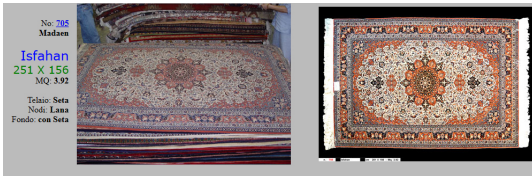

705

Call for pricing

Length	251
Width	156
